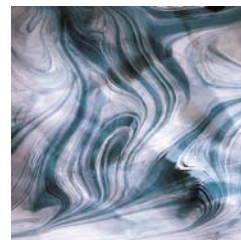

# Baroque™

Spectrum Baroque™ is a modern version of hand-blown “reamy” antique glass. By slowly stirring together glasses of carefully mismatched compositions, we create a “conflict” that manifests in a dimensional swirling texture and vivid color contrast. Dynamic and artful, the Baroque texture is unique among art glasses and available exclusively from Spectrum.

BR/Clear and I/BR/Clear  
Clear on Clear

BR/6091-1  
Champagne/ Clear/ White

BR/130.8  
Pale Blue

BR/ Teal  
Teal Green on Clear

BR/Pale Gray  
Clear on Gray

BR/604-1  
Pale Purple/ Clear/ White

BR/Steel  
Steel Blue on Clear

BR/602-6  
Green/ Clear/ White

BR/308  
White on Clear

BR/Amethyst  
Purple on Clear

BR/430  
Dark Blue on clear

BR/400 and I/BR/400  
Black on Clear

BR/Champagne  
Champagne on Clear

BR/609-2  
Peppermint Pink